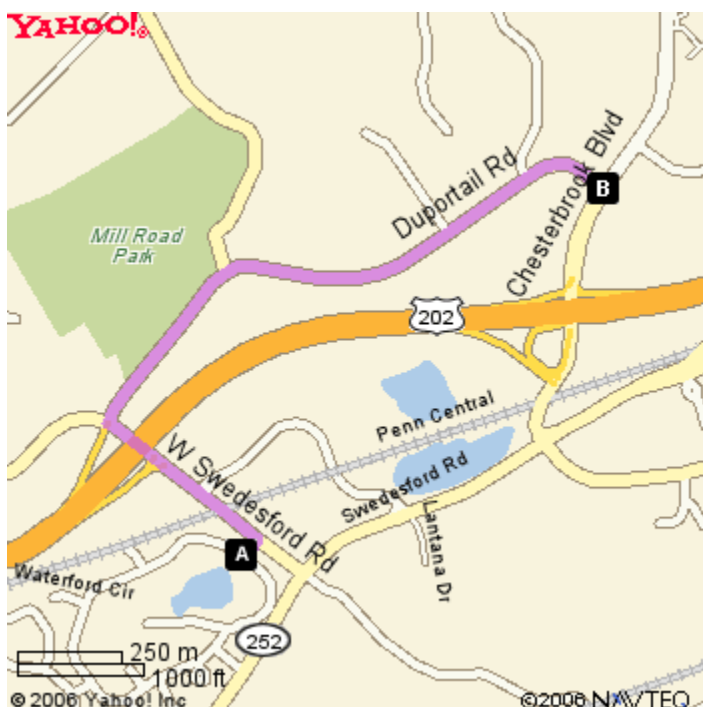

[Yahoo!](#)
[My Yahoo!](#)
[Mail](#)
[Make Yahoo! your home page](#)

[Search the Web](#)

YAHOO! LOCAL **Sign In**
 Maps New User? [Sign Up](#)

[Maps Home](#) - [N](#)

Yahoo! Driving Directions

Starting from: **A** 183 Daylesford Blvd, Berwyn, PA 19312-2526

Arriving at: **B** Duportail, Wayne, PA 19087

Distance: 1.2 miles Approximate Travel Time: 2 mins

Your Directions

1.	Start at 183 DAYLESFORD BLVD, BERWYN - go < 0.1 mi
2.	Turn L on SWEDESFORD RD - go 0.3 mi
3.	Turn R on DUPORTAIL RD - go 0.9 mi
4.	Arrive at DUPORTAIL RD, WAYNE

Your Full Route

Your Destination

Address:
 Duportail
 Wayne, PA 19087

Copyright © 2006 Yahoo! Inc. All rights reserved.

[Privacy Policy](#) - [Terms of Service](#) - [Copyright/IP Policy](#) - [Yahoo! Maps Terms of Use](#) - [Help](#) - [Ad Feedback](#)